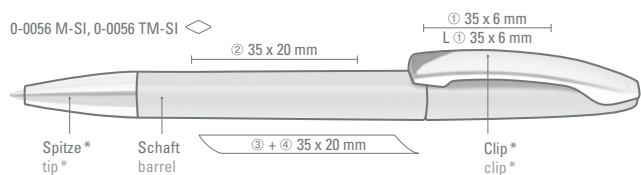

0-0056 T-SI (● 8-0866)
0-0056 TM-SI (● 8-0866)

0-0056 M-SI GUM (● 8-0866)