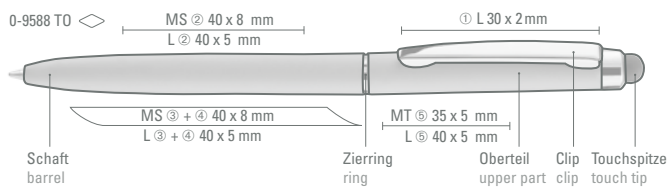

0-9588 TO (● 8-0895)

0-9588 TO: Metall-Drehkugelschreiber mit farbig matter oder weiß glänzender Oberfläche. Beschlagteile silber glänzend, gummiertes Schaftende für die Touchscreensteuerung.

Mindestbestellmenge 300 Stück
Werbeschlüssel Schaft MS/L, Clip L, Kappe MT/L

0-9588 TO: Metal twist ballpoint pen in colored matt or shiny white surface. Fittings shiny silver, black rubber ball for writing on a Pad.

Minimum Quantity 300 pieces
Advertising code barrel MS/L, clip L, cap MT/L