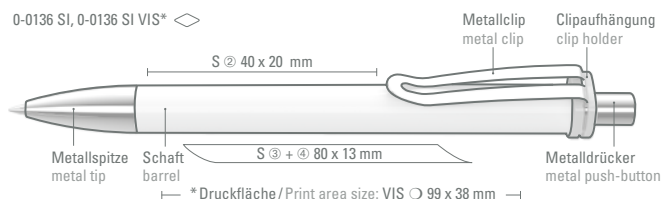

- 0-0135 SI (● 8-0855)
- 0-0135 SI VIS (● 8-0855)
- 0-0136 SI (● 8-0855)
- 0-0136 SI VIS (● 8-0855)

0-0135 SI: Druckkugelschreiber mit gedeckt glänzendem Gehäuse in weiß oder schwarz und farbiger Clipaufhängung. Schmäler Metalldrahtbiegeclip, Metallspitze und -drücker glanzverchromt.

0-0135 SI VIS: Druckkugelschreiber VOGUE SI mit digitalem Folientransferdruck auf dem Schaft und farbiger Clipaufhängung. Schmäler Metalldrahtbiegeclip, Metallspitze und Metalldrücker glanzverchromt.

0-0136 SI: Druckkugelschreiber mit gedeckt glänzendem Gehäuse in weiß oder schwarz und farbiger Clipaufhängung. Breiter Metallbiegeclip, Metallspitze und Metalldrücker glanzverchromt.

0-0136 SI VIS: Druckkugelschreiber VOGUE XL SI mit digitalem Folientransferdruck auf dem Schaft und farbiger Clipaufhängung. Breiter Metallbiegeclip, -spitze und -drücker glanzverchromt.

Mindestbestellmenge 1.000 Stück
Werbeschlüssel
0-0135 SI, 0-0136 SI Schaft S ○
0-0135 SI VIS, 0-0136 SI VIS Schaft V

0-0135 SI: Retractable ballpoint pen with shiny solid body in white or black with colored clip holder. Flexible slim metal clip, metal tip and metal push button chrome plated.

0-0135 SI VIS: VOGUE SI retractable ballpoint pen with digital foil transfer imprint on the barrel with colored clip holder. Flexible slim metal clip, metal tip and metal push button chrome plated.

0-0136 SI: Retractable ballpoint pen with shiny solid body in white or black with colored clip holder. Flexible expanded metal clip, metal tip and metal push button chrome plated.

0-0136 SI VIS: VOGUE XL SI retractable ballpoint pen with digital foil transfer imprint on the barrel with colored clip holder. Flexible expanded metal clip, metal tip and metal push button chrome plated.

Minimum Quantity 1,000 pieces
Advertising code
0-0135 SI, 0-0136 SI barrel S ○
0-0135 SI VIS, 0-0136 SI VIS barrel V