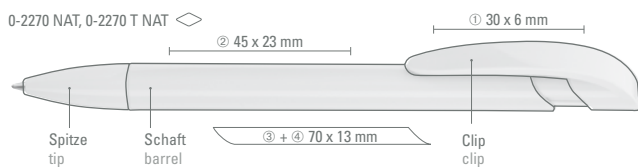

Biodegradable
Compostable

0-2270 NAT, 0-2270 T NAT