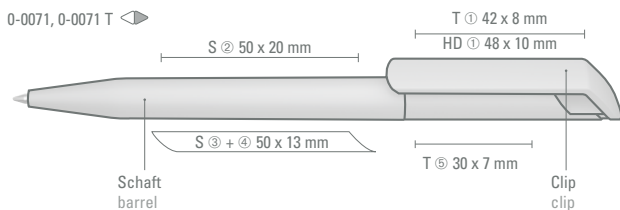

Ab 2.000 Stück können die Modelle farblich kombiniert werden.

0-0071: Drehkugelschreiber mit gedeckt glänzendem Gehäuse und massivem Clip.

0-0071 T: Drehkugelschreiber mit transparent glänzendem Gehäuse und massivem Clip.

Mindestbestellmenge 1.000 Stück
Werbeschlüssel Schaft S, Kappe T, Clip T, HD

You may choose any color combination for orders over 2,000 units.

0-0071: Twist ballpoint pen with shiny solid body and massive clip.

0-0071 T: Twist ballpoint pen with transparent shiny body and massive clip.

Minimum quantity 1,000 pieces
Advertising code barrel S, cap T, clip T, HD