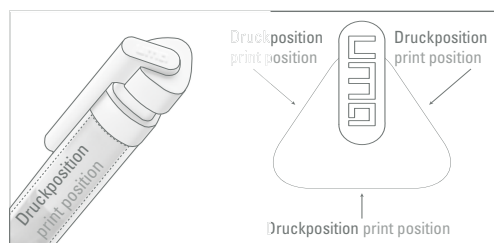

0-0333 INSIDE CI (● 8-0856)

0-0333 CI: Druckkugelschreiber mit Dreikantgehäuse und individuell gestaltbarer Einlage. Spitze und Drücker in weiß gedeckt, Schaft transparent glänzend.

Mindestbestellmenge 1.000 Stück
Werbeschlüssel Schaft T □, Clip T

0-0333 CI: Retractable ballpoint pen with triangular body and individually designable inlay. Tip and push-button in solid shiny white, barrel in transparent shiny.

Minimum quantity 1,000 pieces
Advertising code barrel T □, clip T