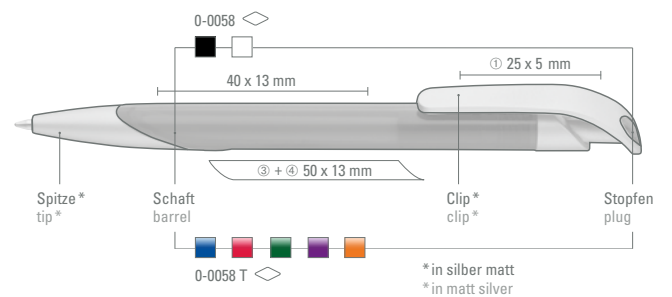

SPLASH SI
0-0058 SI

SPLASH transp. SI
0-0058 T-SI

SPLASH
0-0058

SPLASH transparent
0-0058 T

Farb-Code/Minen
Color code/Refills

0-0058 SI (● 8-0854)
0-0058 (● 8-0854)

22-0001

22-0002

0-0058 T-SI (● 8-0854)

0-0058 T (● 8-0854)

22-0286

22-0187

22-3298

22-2603

22-0152

● 8-0854

0-0058 SI: Druckkugelschreiber mit glänzend gedecktem Gehäuse, silber glänzender Spitze und Clipstopfen.

0-0058 T-SI: Druckkugelschreiber mit glänzend transparentem Gehäuse, silber glänzender Spitze und Clipstopfen

0-0058: Druckkugelschreiber mit silbernem Clip und Spitze. Gehäuse und Stopfen in gedeckten Farben uni weiß und schwarz.

0-0058 T: Druckkugelschreiber mit silbernem Clip und Spitze. Gehäuse und Stopfen in transparent glänzenden Farben.

Mindestbestellmenge 1.000 Stück
Werbeschlüssel Schaft S, Clip T

0-0058 SI: Ballpoint pen with shiny solid-colored body, shiny silver tip and clip plug.

0-0058 T-SI: Ballpoint pen with shiny transparent body, shiny silver tip and clip plug.

0-0058: Retractable ballpoint pen with clip and tip in silver. Barrel and plug in one solid color black and white.

0-0058 T: Retractable ballpoint pen with clip and tip in silver. Barrel and plug in brilliant transparent colors.

Minimum quantity 1,000 pieces
Advertising code barrel S, clip T