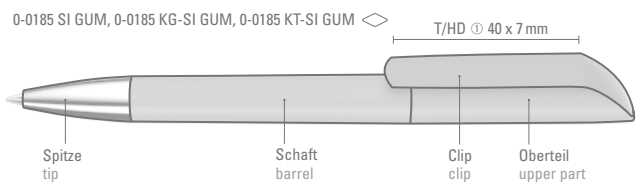

VANE SI GUM
0-0185 SI GUM **new!**

VANE KG SI GUM
0-0185 KG-SI GUM **new!**

VANE K transp. SI GUM
0-0185 KT-SI GUM **new!**

Farb-Code
Color code

0-0185 SI GUM (● 8-0866)
0-0185 KG-SI GUM (● 8-0866)

0-0185 KT-SI GUM (● 8-0866)

32-0292		32-0292	
32-2175		32-7686	
32-7686		32-1805	
32-1805		32-0382	
32-0382		32-0348	
32-0348		32-0002	
32-0343		32-0428	
32-0002		32-0001	
32-0428		32-0115	
32-0001		32-2705	
32-0115		32-2104	
32-2705		32-0203	
32-2104		32-0213	
32-1817		32-1585	
32-0203		32-0638	
32-0213		32-0321	
32-1585		32-7569	
32-0638		32-0469	
32-3262			
32-0321			
32-0468			
32-7569			
32-0469			

● 8-0866

0-0185 SI GUM: Drehkugelschreiber unifarben mit gummiertem Gehäuse und gedeckt glänzendem Clip, Spitze glanzverchromt.

0-0185 KG-SI GUM: Drehkugelschreiber mit gummiertem Gehäuse, Clip in weiß gedeckt glänzend, Spitze glanzverchromt.

0-0185 KT-SI GUM: Drehkugelschreiber mit gummiertem Gehäuse, Clip in transparent glänzend unifarben, Spitze glanzverchromt.

0-0185 SI GUM: Twist ballpoint pen with soft touch housing and shiny solid clip in one solid color, tip chrome plated.

0-0185 KG-SI GUM: Twist ballpoint pen with soft touch housing, clip in shiny solid white, tip chrome plated.

0-0185 KT-SI GUM: Twist ballpoint pen with soft touch housing, clip in one shiny solid transparent color, tip chrome plated.

Mindestbestellmenge
Werbeschlüssel

1.000 Stück
Clip T,HD

Minimum quantity
Advertising code

1,000 pieces
clip T,HD