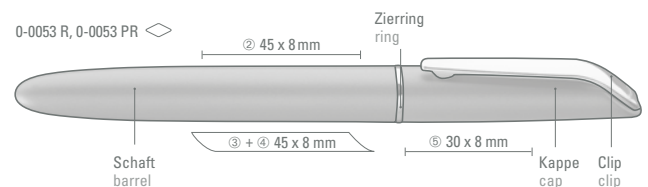

QUANTUM
0-0053

QUANTUM R
0-0053 R

QUANTUM PR
0-0053 PR

Farb-Code/Minen
Color code/Refills

0-0053 (● 8-0855)
0-0053 R (● 8-0806)
0-0053 PR (● 8-0891)

52-0001

52-0002

● 8-0855

● 8-0806

● 8-0891

NEU uma Patronen-Roller-System

Das **uma Patronen-Roller-System** ist die innovative Basis für neuartige Tintenroller-Schreibgeräte in Premium-Qualität. Dank seiner speziell entwickelten, verschleißarmen Kugelspitze punktet das **uma Patronen-Roller-System** mit einer bisher unerreichten Langlebigkeit. Das **uma Patronen-Roller-System** arbeitet nach dem Prinzip des Füllhalters und kann mit Standard-Tintenpatronen nachgefüllt werden. Die Schreibspitze mit TC-Kugel (0,7 mm) wird also immer wieder verwendet und nicht weggeworfen. So sind, mit dem **uma Patronen-Roller-System** ausgestattete Schreibgeräte nicht nur sehr wirtschaftlich, sondern auch in besonderem Maße umweltfreundlich.

NEW uma cartridge roller system

The **uma cartridge roller system** is an innovative basis for novel rollerball writing instruments in premium quality. Thanks to its specifically developed wear-resistant ball tip, the **uma cartridge roller system** excels in an unrivalled longevity. The **uma cartridge roller system** operates on the same principle as the fountain pen and can be refilled with standard ink cartridges. Thus, the TC ball tip (0.7 mm) can be reused again and again and will not be disposed of. This makes these writing instruments not only extremely economical, but also very environmentally friendly.

0-0053: Drehkugelschreiber mit Gummigriffzone in schwarz. Metallclip, Zierring und Metallspitze in silber glänzend.

0-0053 R: Rollerball mit gedeckt glänzendem Gehäuse. Zierring und Metallclip glanzverchromt. Passender Rollerball zu Modell 0-0053.