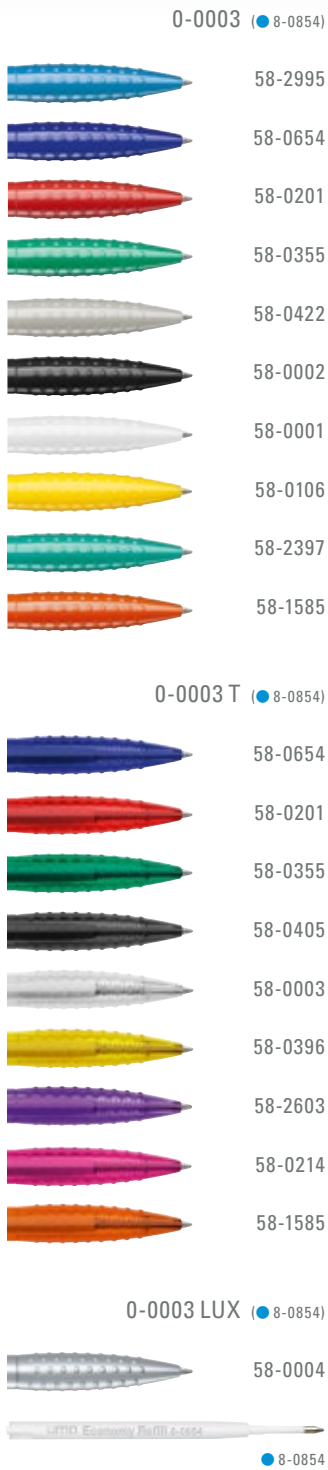

0-0003: Druckkugelschreiber mit Noppengriffzone und Clipdrückermechanik in gedeckt glänzend.

0-0003 T: Druckkugelschreiber mit Noppengriffzone und Clipdrückermechanik in transparent glänzend.

0-0003 LUX: Druckkugelschreiber mit Noppengriffzone und Clipdrückermechanik in uni silber.

Mindestbestellmenge 1.000 Stück
Werbeschlüssel Schaft S, Clip T

0-0003: Retractable ballpoint pen with nubbed grip zone and clip push-button mechanism in shiny opaque.

0-0003 T: Retractable ballpoint pen with nubbed grip zone and clip push-button mechanism in transparent shiny.

0-0003 LUX: Retractable ballpoint pen with nubbed grip zone and clip push-button mechanism in silver.

Minimum quantity 1,000 pieces
Advertising code barrel S, clip T