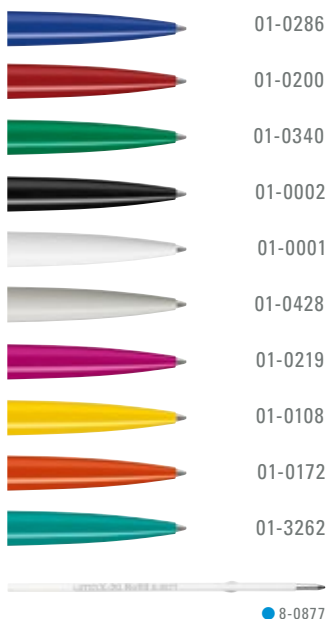

1-0695, 1-0736 (● 8-0877)