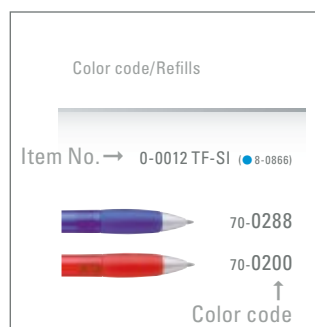

Notes On The Color Codes

The complete color selection of the products has been depicted in the form of inserts. The respective color codes are comprised in such a way that the last four numbers correspond to the respective PMS color. Based on the numbers of the keys of the Pantone color palette.

As this is non-binding information, please request the original samples for approval before placing an order.

Important: Please indicate the color numbers with each order!