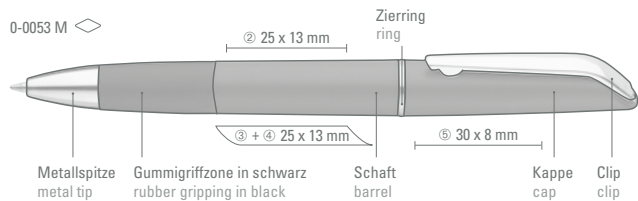

0-0053 M (● 8-0855)
0-0053 MR (●● 8-0806)
0-0053 M PR (● 8-0891)

0-0053 M: Drehkugelschreiber mit Gummigriffzone in schwarz und Gehäuse im Metallic-Look. Metallclip, Zierring und Metallspitze in Silber glänzend.

0-0053 MR: Rollerball mit Gehäuse in Metallicfarbe. Zierring und Metallclip glanzverchromt. Passender Rollerball zu Modell 0-0053 M.

0-0053 M PR: Patronenroller, Gehäuse in Metallicfarben, Metallclip, Zierring glanzverchromt. Das Patronen-Roller-System, ähnlich dem Prinzip des Füllhalters, ist mit Standard-Tintenpatronen wieder auffüllbar.

Mindestbestellmenge 1.000 Stück
Werbeschlüssel Schaft S, Kappe T

0-0053 M: Twist ballpoint pen with rubber grip zone in black, barrel in metallic finishing. Metal clip, metal tip and ring silver chromed.

0-0053 MR: Rollerball pen with body in metallic color. Gloss-chrome ring and metal clip. Matching rollerball to model 0-0053 M.

0-0053 M PR: Cartridge roller with metallic surface, metal clip, ring silver chromed. The cartridge roller system operates on the same principle as the fountain pen and can be refilled with standard ink cartridges.

Minimum quantity 1,000 pieces
Advertising code barrel S, cap T