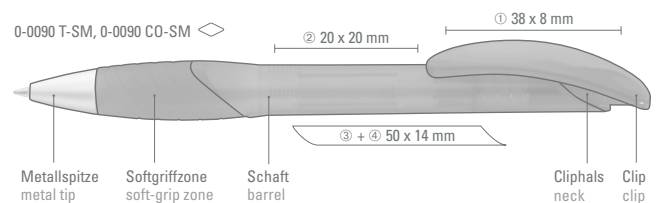

*individueller Clip

*clip individual

0-0090 T-SM, 0-0090 CO-SM ◇