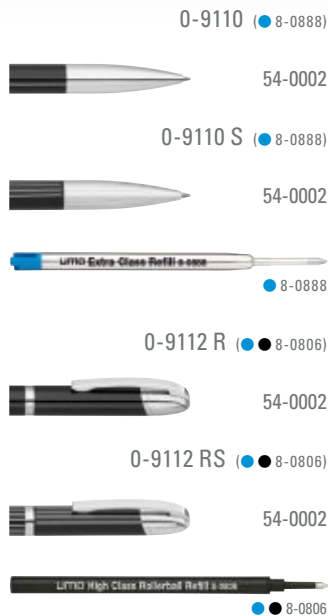

Modell eignet sich für Hochglanz-laserung. Siehe Seite 238.

Model is suitable for high-gloss laser engraving. See page 238.