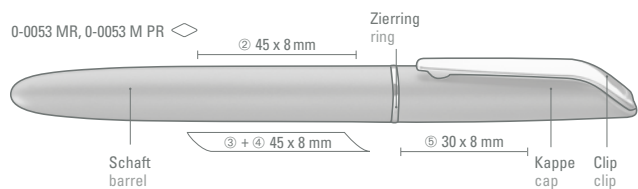

0-0053 M (● 8-0855)
0-0053 MR (●● 8-0806)
0-0053 M PR (● 8-0891)

0-0053 M: Drehkugelschreiber mit Gummigriffzone in schwarz und Gehäuse im Metallic-Look. Metallclip, Zierring und Metallspitze in Silber glänzend.

0-0053 MR: Rollerball mit Gehäuse in Metallicfarbe. Zierring und Metallclip glanzverchromt. Passender Rollerball zu Modell 0-0053 M.

0-0053 M PR: Patronenroller, Gehäuse in Metallicfarben, Metallclip, Zierring glanzverchromt. Das Patronen-Roller-System, ähnlich dem Prinzip des Füllhalters, ist mit Standard-Tintenpatronen wieder auffüllbar.

Mindestbestellmenge 1.000 Stück
Werbeschlüssel Schaft S, Kappe T

0-0053 M: Twist ballpoint pen with rubber grip zone in black, barrel in metallic finishing. Metal clip, metal tip and ring silver chromed.

0-0053 MR: Rollerball pen with body in metallic color. Gloss-chrome ring and metal clip. Matching rollerball to model 0-0053 M.

0-0053 M PR: Cartridge roller with metallic surface, metal clip, ring silver chromed. The cartridge roller system operates on the same principle as the fountain pen and can be refilled with standard ink cartridges.

Minimum quantity 1,000 pieces
Advertising code barrel S, cap T