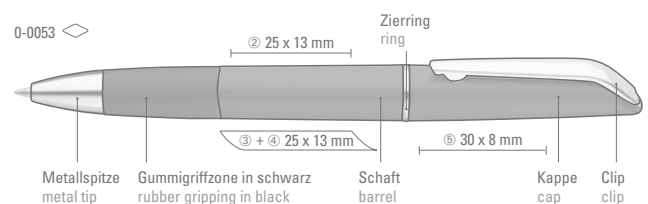

QUANTUM
0-0053

QUANTUM R
0-0053 R

QUANTUM PR
0-0053 PR

Farb-Code/Minen
Color code/Refills

0-0053 (● 8-0855)
0-0053 R (● 8-0806)
0-0053 PR (● 8-0891)

52-0001

52-0002

● 8-0855

● 8-0806

● 8-0891

NEU uma Patronen-Roller-System

Das **uma Patronen-Roller-System** ist die innovative Basis für neuartige Tintenroller-Schreibgeräte in Premium-Qualität. Dank seiner speziell entwickelten, verschleißarmen Kugelspitze punktet das **uma Patronen-Roller-System** mit einer bisher unerreichten Langlebigkeit. Das **uma Patronen-Roller-System** arbeitet nach dem Prinzip des Füllhalters und kann mit Standard-Tintenpatronen nachgefüllt werden. Die Schreibspitze mit TC-Kugel (0,7 mm) wird also immer wieder verwendet und nicht weggeworfen. So sind, mit dem **uma Patronen-Roller-System** ausgestattete Schreibgeräte nicht nur sehr wirtschaftlich, sondern auch in besonderem Maße umweltfreundlich.

NEW uma cartridge roller system

The **uma cartridge roller system** is an innovative basis for novel rollerball writing instruments in premium quality. Thanks to its specifically developed wear-resistant ball tip, the **uma cartridge roller system** excels in an unrivalled longevity. The **uma cartridge roller system** operates on the same principle as the fountain pen and can be refilled with standard ink cartridges. Thus, the TC ball tip (0.7 mm) can be reused again and again and will not be disposed of. This makes these writing instruments not only extremely economical, but also very environmentally friendly.

0-0053: Drehkugelschreiber mit Gummigriffzone in schwarz. Metallclip, Zierring und Metallspitze in silber glänzend.

0-0053 R: Rollerball mit gedeckt glänzendem Gehäuse. Zierring und Metallclip glanzverchromt. Passender Rollerball zu Modell 0-0053.