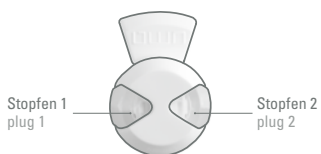

1-0147 SI, 1-0147 T-SI ◀

1-0147 SI: Drehkugelschreiber mit gedeckt glänzendem Gehäuse, Oberteil mit farbigem Stopfen in gedeckt oder transparent, schwerer Metallspitze glanzverchromt.

1-0147 T-SI: Drehkugelschreiber mit transparent glänzendem Gehäuse, Oberteil mit farbigem Stopfen in gedeckt oder transparent glänzend, schwerer Metallspitze glanzverchromt.

Mindestbestellmenge 1.000 Stück
Werbeschlüssel Schaft S ⊙, Clip T, Kappe T

1-0147 SI: Twist ballpoint pen with solid shiny body, upper part with colored plug in solid or transparent, heavy metal tip chrome plated.

1-0147 T-SI: Twist ballpoint pen with transparent shiny body, upper part with colored plug in solid or transparent shiny, heavy metal tip chrome plated.

Minimum quantity 1,000 pieces
Advertising code barrel S ⊙, clip T, cap T