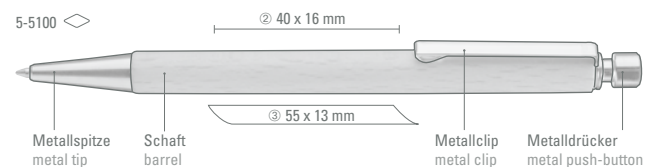

WOODY
5-5600

WOODY B
5-5607 B

CALIBRA S
5-5100

Farb-Code/Minen
Color code/Refills

5-5600 (● 8-0855)
5-5607 B (0,7mm)

05-W001

● 8-0855

5-5100 (● 8-0888)

05-W001

● 8-0888

5-5600: Holz-Druckkugelschreiber aus PEFC-zertifiziertem Buchenholz mit vernickeltem Metallclip und Metallspitze. Holz-Kugeldrucker.

5-5607 B: Passender Holz-Druckbleistift (0,7 mm) zu Artikel 5-5600.

5-5100: Holz-Druckkugelschreiber aus PEFC-zertifiziertem Buchenholz mit vernickeltem Metallclip, Metallspitze und Metalldrucker.

5-5600/5-5607 B

Mindestbestellmenge

300 Stück

Werbeschlüssel

Schaft MS

5-5100

Mindestbestellmenge

300 Stück

Werbeschlüssel

Schaft MS

5-5600: Wooden retractable ballpoint pen made of PEFC-certified beechwood with shiny metal clip and tip. Wooden ball button.

5-5607 B: Matching wooden mechanical pencil (0.7 mm) for item 5-5600.

5-5100: Wooden retractable ballpoint pen made from PEFC-certified beech wood with nickel-plated metal clip, metal tip and metal push-button.

5-5600/5-5607 B

Minimum quantity

300 pieces

Advertising code

barrel MS

5-5100

Minimum quantity

300 pieces

Advertising code

barrel MS

5-5600, 5-5607 B

5-5100