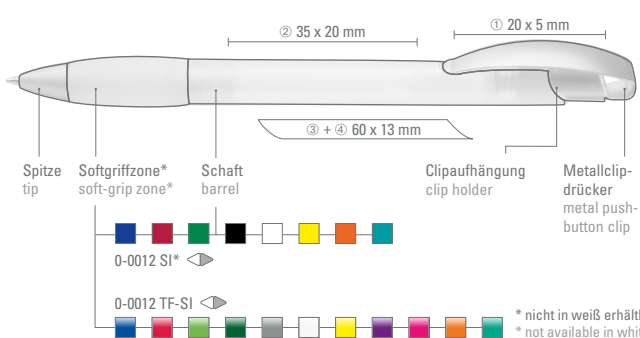

Bei den Modellen 0-0012 SI und 0-0012 TF-SI können alle Teile ab 2.000 Stück kombiniert werden.

0-0012 SI: Druckkugelschreiber mit geschwungenem, matt verchromtem Metallbogenclipdrücker und gepolsterter Softgriffzone. Spitze matt silber.

0-0012 TF-SI: Druckkugelschreiber mit transparent gefrostetem Gehäuse, geschwungenem, matt verchromtem Metallbogenclipdrücker und gepolsterter Softgriffzone. Schaft und Griffzone unifarben transparent gefrostet. Spitze matt silber.

Mindestbestellmenge 1.000 Stück
Werbeschlüssel Schaft S ○, Clip L/MT

With the models 0-0012 SI, and 0-0012 TF-SI, all parts can be combined if 2,000 units or more are ordered.

0-0012 SI: Retractable ballpoint pen with curved metal push-button and clip in matt chrome and soft-grip zone. Tip in matt silver.

0-0012 TF-SI: Retractable ballpoint pen with transparent frosted body, curved metal push-button and clip in matt chrome and soft-grip zone. Barrel and grip zone in the same transparent frosted color. Tip in matt silver.

Minimum quantity 1,000 pieces
Advertising code barrel S ○, clip L/MT