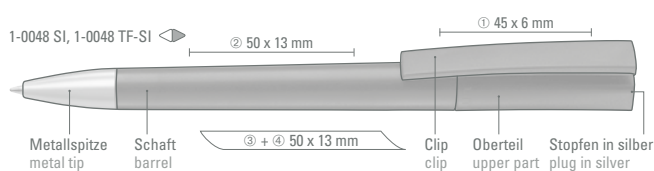

1-0048 SI (●● 8-0855)

1-0048 TF-SI (●● 8-0856)

1-0048 SI: Drehkugelschreiber mit weiß oder schwarz matt gedecktem Gehäuse, silbernem Stopfen im Oberteil und schwerer Metallspitze mattverchromt.

1-0048 TF-SI: Drehkugelschreiber mit transparent gefrostetem Gehäuse, silbernem Stopfen im Oberteil und schwerer Metallspitze mattverchromt.

Mindestbestellmenge 1.000 Stück
Werbeschlüssel Schaft S ○, Clip T

1-0048 SI: Twist ballpoint pen with white or black matt solid body, silver plug in the upper part and heavy metal tip matt chrome plated.

1-0048 TF-SI: Twist ballpoint pen with shiny transparent body, silver plug in the upper part and heavy metal tip matt chrome plated.

Minimum quantity 1,000 pieces
Advertising code barrel S ○, clip T