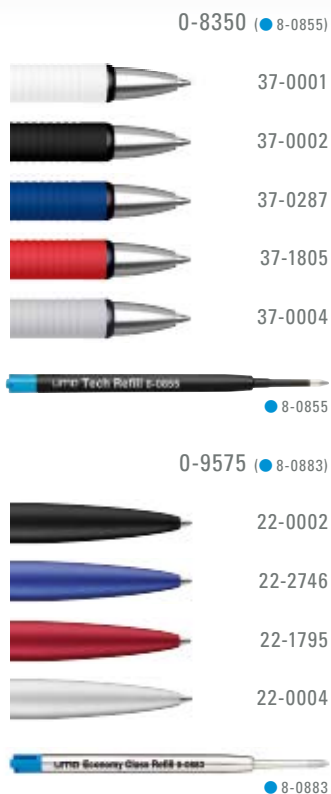

0-8350: Metall-Druckkugelschreiber mit matt lackiertem Aluminium Schaft und integrierter Griffzone. Metallbügelclip und Beschläge glanzverchromt, Zierring schwarz.

0-8350: Retractable metal ballpoint pen with matt lacquered aluminium barrel and integrated gripping zone. Metal clip and fittings chrome plated. Ring black.

0-9575: Metall-Druckkugelschreiber mit matt lackiertem Aluminium Schaft. Metallclip und Drücker silberglanzverchromt.

0-9575: Metal retractable ballpoint pen with matt lacquered aluminium barrel. Metal clip and push-button in shiny silver.

Mindestbestellmenge 300 Stück
Werbeschlüssel Schaft MS/L, Clip L

Minimum quantity 300 pieces
Advertising code barrel MS/L, clip L