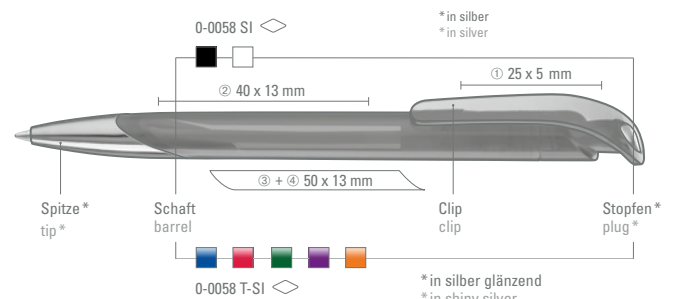

SPLASH SI
0-0058 SI

SPLASH transp. SI
0-0058 T-SI

SPLASH
0-0058

SPLASH transparent
0-0058 T

Farb-Code/Minen
Color code/Refills

0-0058 SI (● 8-0854)
0-0058 (● 8-0854)

22-0001

22-0002

0-0058 T-SI (● 8-0854)

0-0058 T (● 8-0854)

22-0286

22-0187

22-3298

22-2603

22-0152

● 8-0854

0-0058 SI: Druckkugelschreiber mit glänzend gedecktem Gehäuse, silber glänzender Spitze und Clipstopfen.

0-0058 T-SI: Druckkugelschreiber mit glänzend transparentem Gehäuse, silber glänzender Spitze und Clipstopfen

0-0058: Druckkugelschreiber mit silbernem Clip und Spitze. Gehäuse und Stopfen in gedeckten Farben uni weiß und schwarz.

0-0058 T: Druckkugelschreiber mit silbernem Clip und Spitze. Gehäuse und Stopfen in transparent glänzenden Farben.

Mindestbestellmenge 1.000 Stück
Werbeschlüssel Schaft S, Clip T

0-0058 SI: Ballpoint pen with shiny solid-colored body, shiny silver tip and clip plug.

0-0058 T-SI: Ballpoint pen with shiny transparent body, shiny silver tip and clip plug.

0-0058: Retractable ballpoint pen with clip and tip in silver. Barrel and plug in one solid color black and white.

0-0058 T: Retractable ballpoint pen with clip and tip in silver. Barrel and plug in brilliant transparent colors.

Minimum quantity 1,000 pieces
Advertising code barrel S, clip T