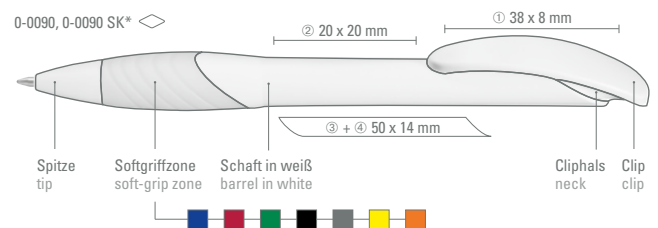

0-0090 CO-SM: Druckkugelschreiber mit uni gedeckt glänzendem Gehäuse, ergonomischer Gummigriffzone, Bogenclipdrücker mit Metallspitze, matt verchromt.

0-0090 SK: Druckkugelschreiber mit individuell gestaltbarem Clipdrücker. Gehäuse gedeckt, mit ergonomischer Gummigriffzone. Motivgröße nach Absprache; max.: ca. 30 x 20 x 2,2mm.

0-0090/0-0090 SI/0-0090 CO-SM	1.000 Stück
Mindestbestellmenge	1.000 Stück
0-0090 SK	10.000 Stück
Mindestbestellmenge	10.000 Stück
Werbeschlüssel	Schaft S, Clip T

0-0090: Retractable ballpoint pen with white matt body and curved clip push-button. Ergonomic rubberized grip zone in opaque colors.

0-0090 SI: Retractable ballpoint pen with ergonomic rubber grip zone. Curved push-button clip in matt silver. Heavy metal tip in matt chrome.

0-0090 CO-SM: Retractable ballpoint pen with brilliant solid barrel. Ergonomic rubber grip and curved clip button with heavy metal tip in matt chrome.

0-0090 SK: Retractable ballpoint pen with individuell designed push-button clip. Body in solid colors with ergonomic rubber gripping zone. Size of Motif by arrangement; max.: ca. 30 x 20 x 2,2mm.

0-0090 SI/0-0090 SI/0-0090 CO-SM	1.000 pieces
Minimum quantity	1.000 pieces
0-0090 SK	10.000 pieces
Minimum quantity	10.000 pieces
Advertising code	barrel S, clip T

0-0090, 0-0090 SK* ◇