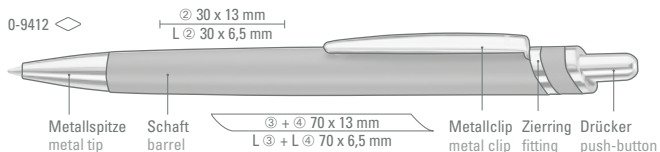

0-9470 (● 8-0883)

0-9412: Metall-Druckkugelschreiber mit glanzverchromten glänzenden Beschlagteilen und matt lackiertem Aluminiumschaft.

0-9470: Metalldruckkugelschreiber mit silbernen Zierringen im Schaft und elastischem Metallclip. Spitze und Drücker in silber glänzend.

0-9412: Metal retractable ballpoint pen with brilliant chrome plated fittings and matt lacquered aluminum barrel.

0-9470: Retractable metal ballpoint pen with silver rings in the barrel, elastic metal clip. Shiny silver tip and push-button.

0-9412
Mindestbestellmenge 300 Stück
Werbeschlüssel Schaft MS/L

0-9470
Mindestbestellmenge 300 Stück
Werbeschlüssel Schaft MS/L, Clip L

0-9412
Minimum quantity 300 pieces
Advertising code barrel MS/L

0-9470
Minimum quantity 300 pieces
Advertising code barrel MS/L, clip L