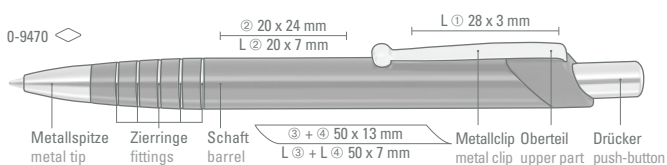

0-9470 (● 8-0883)

0-9412: Metall-Druckkugelschreiber mit glanzverchromten glänzenden Beschlagteilen und matt lackiertem Aluminiumschaft.

0-9470: Metalldruckkugelschreiber mit silbernen Zierringen im Schaft und elastischem Metallclip. Spitze und Drücker in silber glänzend.

0-9412: Metal retractable ballpoint pen with brilliant chrome plated fittings and matt lacquered aluminum barrel.

0-9470: Retractable metal ballpoint pen with silver rings in the barrel, elastic metal clip. Shiny silver tip and push-button.

0-9412
Mindestbestellmenge 300 Stück
Werbeschlüssel Schaft MS/L

0-9470
Mindestbestellmenge 300 Stück
Werbeschlüssel Schaft MS/L, Clip L

0-9412
Minimum quantity 300 pieces
Advertising code barrel MS/L

0-9470
Minimum quantity 300 pieces
Advertising code barrel MS/L, clip L