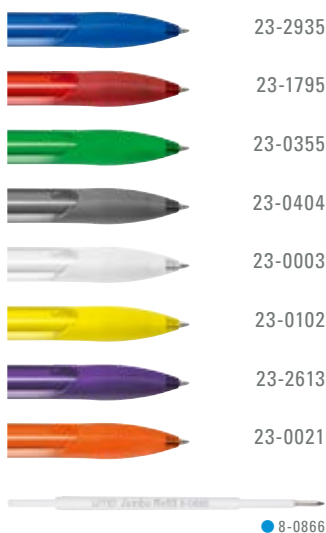

Ab 2.000 Stück können die Modelle farblich kombiniert werden.

You may choose any color combination for orders over 2,000 units.

0-0531: Druckkugelschreiber mit Gummigriffzone und Manschette unifarben. Schaft und Clipdrücker in weiß.

0-0531: Retractable ballpoint pen with rubber gripping and collar in one solid color. Barrel and push button in white.

0-0531 T: Druckkugelschreiber mit Gummigriffzone und Clipdrücker unifarben transparent glänzend.

0-0531 T: Retractable ballpoint pen with rubber gripping and push button in one shiny transparent color.

0-0531 M: Druckkugelschreiber mit Metallclip glanzverchromt, Gummigriffzone und Drücker gedeckt unifarben glänzend. Schaft und Manschette in weiß bzw. komplettes Modell in uni schwarz.

0-0531 M: Retractable ballpoint pen with chrome plated metal clip, rubber gripping and push button in one shiny solid color. Barrel and collar in white or the complete item in solid black.

0-0531 TM: Druckkugelschreiber mit Metallclip glanzverchromt, Gehäuse unifarben transparent glänzend mit Gummigriffzone.

0-0531 TM: Retractable ballpoint pen with chrome plated metal clip, body in one transparent color with rubber gripping.