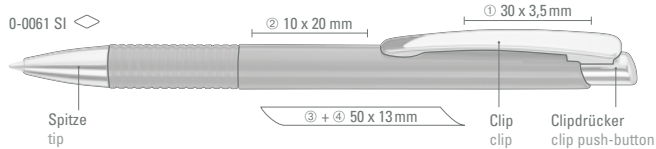

0-0061 SI (● 8-0854)

0-0061 SI: Druckkugelschreiber mit gerillter Griffzone, Clipdrücker und Spitze glanzverchromt.

Mindestbestellmenge 1.000 Stück
Werbeschlüssel Schaft S, Clip T

0-0061 SI: Retractable ballpoint pen with grooved grip zone. Clip push-button and tip chrome plated.

Minimum quantity 1,000 pieces
Advertising code barrel S, clip T