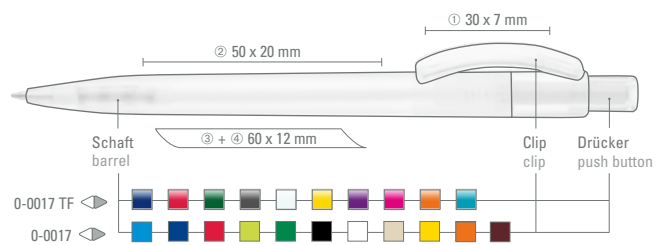

0-0017 (● 8-0877)	
	32-2175
	32-2147
	32-0200
	32-0348
	32-0343
	32-0002
	32-0001
	32-0468
	32-0115
	32-1585
	32-0188
0-0017 TF (● 8-0877)	
	32-0286
	32-0200
	32-2426
	32-0419
	32-0003
	32-0108
	32-2091
	32-0213
	32-1585
	32-3262
	● 8-0877

Ab 2.000 Stück können die Modelle farblich kombiniert werden.

0-0017: Druckkugelschreiber mit Bogenclip in gedeckten Farben.

0-0017 TF: Druckkugelschreiber mit transparent gefrostetem Schaft, Bogenclip und Drücker glänzend transparent.

Mindestbestellmenge 1.000 Stück
Werbeschlüssel Schaft S ○, Clip T

You may choose any color combination for orders over 2.000 units.

0-0017: Retractable ballpoint pen with curved clip in solid colors.

0-0017 TF: Retractable ballpoint pen with transparent frosted barrel, curved clip and push-button glossy transparent.

Minimum quantity 1,000 pieces
Advertising code barrel S ○, clip T