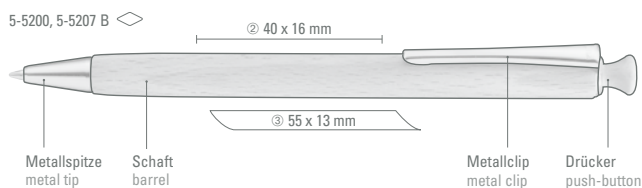

Farb-Code (Minen)
Color code (Refills)

FOREST
5-5200

FOREST B
5-5207 B

BEECH
5-5800

5-5200 (● 8-0877)
5-5207 B (0,7mm)

05-W001

● 8-0877

5-5800 (● 8-0855)

08-W001

● 8-0855

5-5200: Holz-Druckkugelschreiber mit vernickeltem Metallclip und Metallspitze. Schaft aus schutzlackiertem PEFC-zertifiziertem Buchenholz.

5-5207 B: Holz-Druckbleistift (0,7 mm) mit vernickeltem Metallclip und Metallspitze. Schaft aus schutzlackiertem PEFC-zertifiziertem Buchenholz. Passend zu Artikel 5-5200.

5-5800: Holz-Druckkugelschreiber mit silber glänzendem Metallclip und Metallspitze. Schaft aus schutzlackiertem PEFC-zertifiziertem Buchenholz.

5-5200/5-5207 B
Mindestbestellmenge 300 Stück
Werbeschlüssel Schaft MS
5-5800
Mindestbestellmenge 300 Stück
Werbeschlüssel Schaft MS, Clip L

5-5200: Wooden retractable ballpoint pen with nickel-plated metal clip and metal tip. Barrel in PEFC-certified beech wood with protective varnish coating.

5-5207 B: Wooden mechanical pen (0.7 mm) with nickel-plated metal clip and metal tip. Barrel in PEFC-certified beech wood with protective varnish coating.

5-5800: Wooden retractable ballpoint pen with nickel-plated metal clip and metal tip. Barrel in PEFC-certified beech wood with protective varnish coating.

5-5200/5-5207 B
Minimum quantity 300 pieces
Advertising code barrel MS
5-5800
Minimum quantity 300 pieces
Advertising code barrel MS, clip L