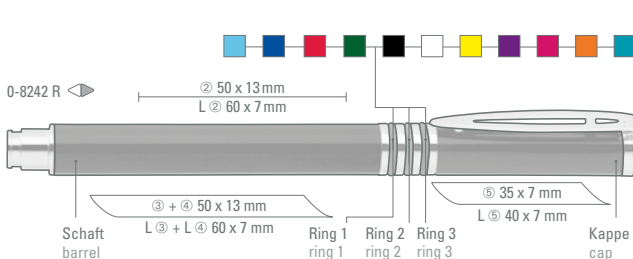

0-8240, 0-8247 B