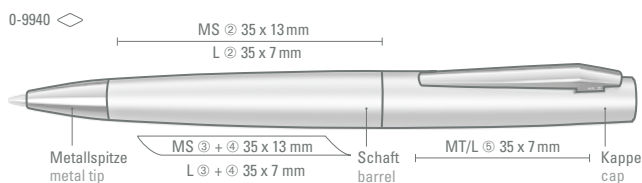

0-9940: Metall-Drehkugelschreiber mit matt lackiertem Gehäuse und Softdrehmechanik. Metallclip, Spitze und Stopfen glanzverchromt.

0-9942 R: Metall-Rollerball mit matt lackiertem Gehäuse. Metallclip, Spitze und Stopfen glanzverchromt.

0-9943 PR: Metall-Patronenroller mit matt lackiertem Gehäuse. Metallclip, Spitze und Stopfen glanzverchromt. Das Patronen-Roller-System arbeitet nach dem Prinzip des Füllhalters und kann mit Standard-Tintenpatronen nachgefüllt werden.

Mindestbestellmenge 100 Stück
Werbeschlüssel Schaft MS/L, Kappe MT/L

0-9940: Metal twist ballpoint pen with matt lacquered housing and soft twist mechanism. Metal clip, tip and plug chrome plated.

0-9942 R: Metal roller ball with matt lacquered housing. Metal clip, tip and plug chrome plated.

0-9943 PR: Metal cartridge roller with matt lacquered housing. metal clip, tip and plug chrome plated. The cartridge roller system operates on the same principle as the fountain pen and can be refilled with standard ink cartridges.

Minimum Quantity 100 pieces
Advertising code barrel MS/L, cap MT/L