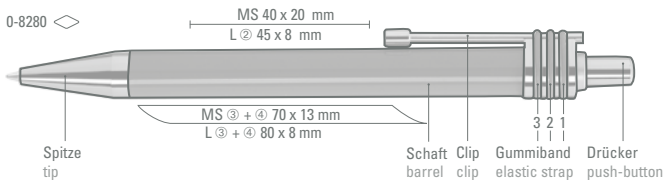

0-8280: Metall-Druckkugelschreiber mit flexiblem Metallclip gehalten durch drei farbige Gummibänder. Schaft in gedeckt matt schwarz und silber bzw. gedeckt glänzend weiß, blau oder rot. Beschläge silber glänzend.

Mindestbestellmenge
Werbeschlüssel

300 Stück
Schaft MS/L

0-8280: Retractable metal ballpoint pen with flexible metal clip fixed with three colored elastic straps. Barrel in solid matt black and silver or shiny solid white, blue or red, fittings shiny silver.

Minimum Quantity
Advertising code

300 pieces
barrel MS/L