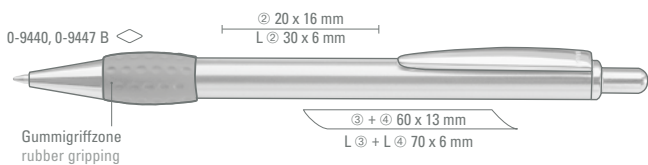

0-9440, 0-9447 B

Gummigriffzone
rubber gripping

0-9440: Metall-Druckkugelschreiber mit glanzverchromtem, lackiertem Schaft, Drücker, Clip und Spitze. Gummigriffzone farbig.

0-9440: Metal retractable ballpoint pen with glossy chrome-plated, lacquered barrel, push-button, clip and tip. Colored rubber gripping.

0-9447 B: Metall-Druckbleistift (0,5 mm) mit glanzverchromtem, lackiertem Schaft, Drücker, Clip und Spitze. Gummigriffzone farbig.

0-9447 B: Metal mechanical pencil (0.5 mm) with glossy chrome-plated, lacquered barrel, push-button, clip and tip. Colored rubber gripping.