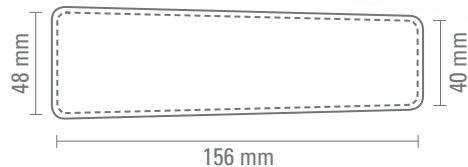

Einleger/Inlay
vorne/front