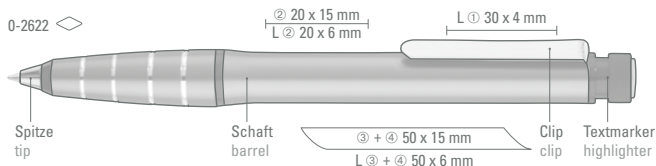

0-2622: Metall-Drehkugelschreiber aus Aluminium mit integriertem gelb schreibendem Textmarker im Schaft. Der Textmarker lässt sich mittels Drehbewegung aus dem Schaft herausnehmen und kann separat genutzt werden. Lieferung inkl. Gebrauchsanweisung.

0-2622 SET: 2in1 Set – bestehend aus 2in1 Drehkugelschreiber mit einer Ersatztextmarkerpatrone in gelb und einer D1 Mine schwarz schreibend – im praktischen Etui mit transparentem Kunststoffschuber inkl. Gebrauchsanweisung.

Mindestbestellmenge 300 Stück
Werbeschlüssel Schaft MS/L, Clip L

0-2622: Aluminium metal twist ballpoint pen with integrated yellow writing text marker in the body. The text marker can be twisted out of the body and used separately. Delivery incl. instructions for use.

0-2622 SET: 2in1 set – It consists of a 2in1 twist ballpoint pen with integrated yellow highlighter, a yellow replacement highlighter refill and a black D1 refill – in a practical case with transparent plastic slipcase incl. instructions for use.

Minimum quantity 300 pieces
Advertising code barrel MS/L, clip L