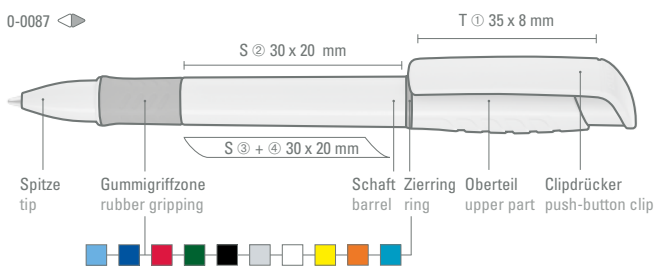

Ab 2.000 Stück kann das Modell farblich kombiniert werden.

0-0087: Druckkugelschreiber mit gedeckt glänzendem Gehäuse in weiß, Griffzone und Zierring unifarben bzw. komplett unifarben gedeckt glänzend schwarz.

Mindestbestellmenge 1.000 Stück
Werbeschlüssel Schaft S, Clip T

You may choose any color combination for orders over 2,000 units.

0-0087: Retractable ballpoint pen with shiny solid body in white, gripping and ring in one solid color or in one solid color black.

Minimum Quantity 1,000 pieces
Advertising code barrel S, clip T