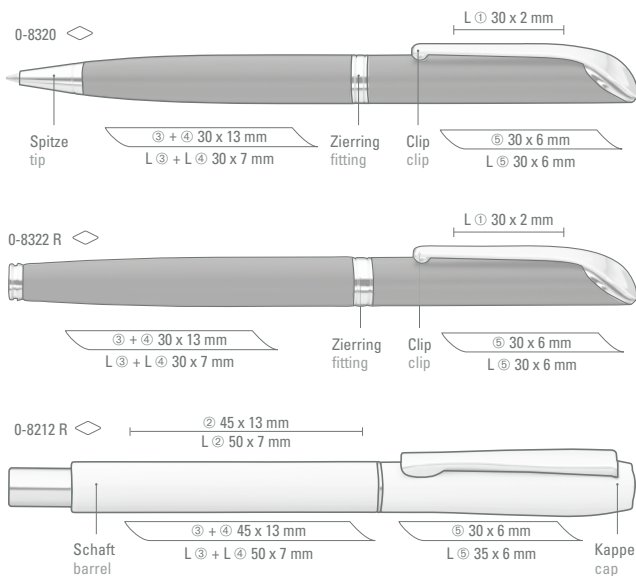

0-8320: Metall-Drehkugelschreiber mit matter Oberfläche. Spitze, Clip und Zierring glanzverchromt.

0-8322 R: Metall-Rollerball mit matter Oberfläche und verchromten Beschlagteilen.

0-8212 R: Metall-Rollerball mit weißem glanzlackierten Gehäuse und taillierter Kappe. Clip, Zierring und Stopfen in Metall glanzchrom.

0-8320/0-8322 R
Mindestbestellmenge 300 Stück
Werbeschlüssel Schaft MS/L, Clip L, Kappe MT/L

0-8212 R
Mindestbestellmenge 300 Stück
Werbeschlüssel Schaft MS/L, Kappe MT/L

0-8320: Metal twist ballpoint pen with matt surface. Glossy chrome tip, clip and fittings

0-8322 R: Metal rollerball with matt surface. Glossy chrome tip, clip and fittings.

0-8212 R: Metal rollerball pen with white glossy lacquered body and tapered cap. Metal clip, ring and plug shiny chromed.

0-8320/0-8322 R
Minimum quantity 300 pieces
Advertising code barrel MS/L, clip L, cap MT/L

0-8212 R
Minimum quantity 300 pieces
Advertising code barrel MS/L, cap MT/L