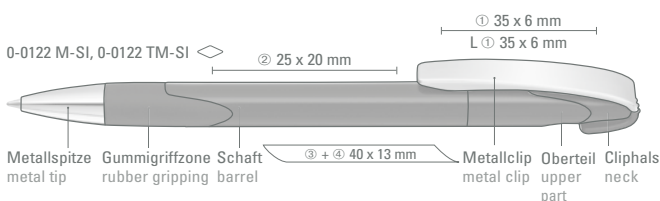

0-0122 SI: Druckkugelschreiber mit gedeckt glänzendem Gehäuse, schwerer glänzender Metallspitze, geschwungenem Clipdrücker und Gummigriffzone.

0-0122 T-SI: Druckkugelschreiber mit transparent glänzendem Gehäuse, schwerer glänzender Metallspitze, geschwungenem Clipdrücker und Gummigriffzone.

0-0122 M-SI: Druckkugelschreiber mit gedeckt glänzendem Gehäuse, schwerer Metallspitze und Metallclip glanzverchromt sowie Gummigriffzone.

0-0122 TM-SI: Druckkugelschreiber mit transparent glänzendem Gehäuse, schwerer Metallspitze und Metallclip glanzverchromt sowie Gummigriffzone

0-0122 SI/0-0122 T-SI
Mindestbestellmenge 1.000 Stück
Werbeschlüssel Schaft S, Clip T
0-0122 M-SI/0-0122 TM-SI
Mindestbestellmenge 1.000 Stück
Werbeschlüssel Schaft S, Clip MT/L

0-0122 SI: Retractable ballpoint pen with shiny solid body, heavy shiny metal tip, curved clip push-button and rubberized grip zone.

0-0122 T-SI: Retractable ballpoint pen with shiny transparent body, heavy shiny metal tip, curved clip push-button and rubberized grip zone.

0-0122 M-SI: Retractable ballpoint pen with shiny solid body, heavy metal tip, metal clip chrome plated and rubberized grip zone.

0-0122 TM-SI: Retractable ballpoint pen with shiny transparent body, heavy metal tip, metal clip brilliant chrome plated and rubberized grip zone.

0-0122 SI/0-0122 T-SI
Minimum quantity 1,000 pieces
Advertising code barrel S, clip T
0-0122 M-SI/0-0122 TM-SI
Minimum quantity 1,000 pieces
Advertising code barrel S, clip MT/L