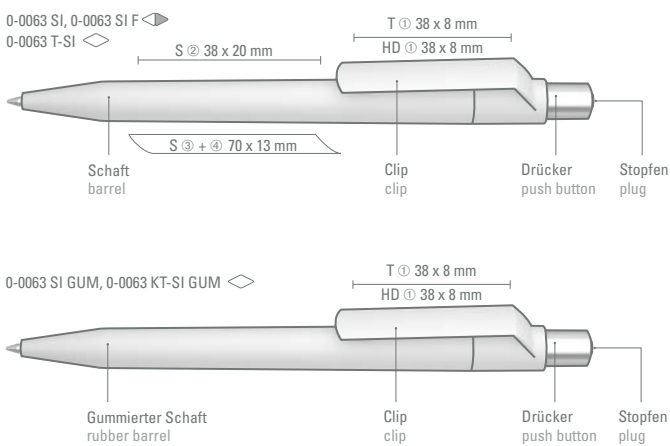

0-0063 T-SI: Druckkugelschreiber mit transparent glänzendem Gehäuse, silbern glänzendem Drücker mit farbigem Stopfen.

0-0063 SI GUM: Druckkugelschreiber mit Softtouch-Schaft, gedeckt glänzendem Clip, silbern glänzendem Drücker mit farbigem Stopfen.

0-0063 KT-SI GUM: Druckkugelschreiber mit Softtouch-Schaft, transparent glänzendem Clip, silbern glänzendem Drücker mit farbigem Stopfen.

0-0063 T-SI	1.000 Stück
Mindestbestellmenge	1.000 Stück
Werbeschlüssel	Schaft S, Clip T, HD
0-0063 SI GUM/0-0063 KT-SI GUM	1.000 Stück
Mindestbestellmenge	1.000 Stück
Werbeschlüssel	Clip T, HD

0-0063 T-SI: Retractable ballpoint pen with transparent shiny body, brilliant silver push-button with colored plug.

0-0063 SI GUM: Retractable ballpoint pen with soft touch barrel, shiny solid clip, brilliant silver push-button with colored plug.

0-0063 KT-SI GUM: Retractable ballpoint pen with soft touch barrel, transparent shiny clip, brilliant silver push-button with colored plug.

0-0063 T-SI	1.000 pieces
Minimum quantity	1,000 pieces
Advertising code	barrel S, clip T, HD
0-0063 SI GUM/0-0063 KT-SI GUM	1,000 pieces
Minimum quantity	1,000 pieces
Advertising code	clip T, HD