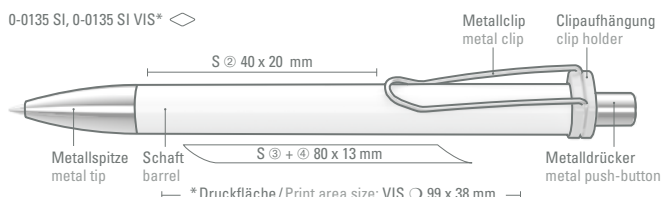

- 0-0135 SI (● 8-0855)
- 0-0135 SI VIS (● 8-0855)
- 0-0136 SI (● 8-0855)
- 0-0136 SI VIS (● 8-0855)

0-0135 SI: Druckkugelschreiber mit gedeckt glänzendem Gehäuse in weiß oder schwarz und farbiger Clipaufhängung. Schmäler Metalldrahtbiegeclip, Metallspitze und -drücker glanzverchromt.

0-0135 SI VIS: Druckkugelschreiber VOGUE SI mit digitalem Folientransferdruck auf dem Schaft und farbiger Clipaufhängung. Schmäler Metalldrahtbiegeclip, Metallspitze und Metalldrücker glanzverchromt.

0-0136 SI: Druckkugelschreiber mit gedeckt glänzendem Gehäuse in weiß oder schwarz und farbiger Clipaufhängung. Breiter Metallbiegeclip, Metallspitze und Metalldrücker glanzverchromt.

0-0136 SI VIS: Druckkugelschreiber VOGUE XL SI mit digitalem Folientransferdruck auf dem Schaft und farbiger Clipaufhängung. Breiter Metallbiegeclip, -spitze und -drücker glanzverchromt.

Mindestbestellmenge 1.000 Stück
Werbeschlüssel
0-0135 SI, 0-0136 SI Schaft S ○
0-0135 SI VIS, 0-0136 SI VIS Schaft V

0-0135 SI: Retractable ballpoint pen with shiny solid body in white or black with colored clip holder. Flexible slim metal clip, metal tip and metal push button chrome plated.

0-0135 SI VIS: VOGUE SI retractable ballpoint pen with digital foil transfer imprint on the barrel with colored clip holder. Flexible slim metal clip, metal tip and metal push button chrome plated.

0-0136 SI: Retractable ballpoint pen with shiny solid body in white or black with colored clip holder. Flexible expanded metal clip, metal tip and metal push button chrome plated.

0-0136 SI VIS: VOGUE XL SI retractable ballpoint pen with digital foil transfer imprint on the barrel with colored clip holder. Flexible expanded metal clip, metal tip and metal push button chrome plated.

Minimum Quantity 1,000 pieces
Advertising code
0-0135 SI, 0-0136 SI barrel S ○
0-0135 SI VIS, 0-0136 SI VIS barrel V