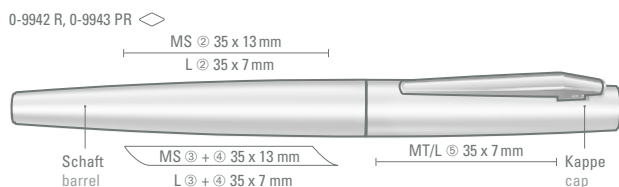

0-9940: Metall-Drehkugelschreiber mit matt lackiertem Gehäuse und Softdrehmechanik. Metallclip, Spitze und Stopfen glanzverchromt.

0-9942 R: Metall-Rollerball mit matt lackiertem Gehäuse. Metallclip, Spitze und Stopfen glanzverchromt.

0-9943 PR: Metall-Patronenroller mit matt lackiertem Gehäuse. Metallclip, Spitze und Stopfen glanzverchromt. Das Patronen-Roller-System arbeitet nach dem Prinzip des Füllhalters und kann mit Standard-Tintenpatronen nachgefüllt werden.

Mindestbestellmenge 100 Stück
Werbeschlüssel Schaft MS/L, Kappe MT/L

0-9940: Metal twist ballpoint pen with matt lacquered housing and soft twist mechanism. Metal clip, tip and plug chrome plated.

0-9942 R: Metal roller ball with matt lacquered housing. Metal clip, tip and plug chrome plated.

0-9943 PR: Metal cartridge roller with matt lacquered housing. metal clip, tip and plug chrome plated. The cartridge roller system operates on the same principle as the fountain pen and can be refilled with standard ink cartridges.

Minimum Quantity 100 pieces
Advertising code barrel MS/L, cap MT/L