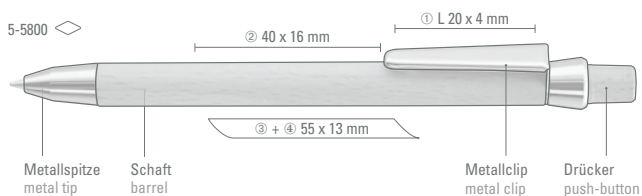

Farb-Code (Minen)
Color code (Refills)

FOREST
5-5200

FOREST B
5-5207 B

BEECH
5-5800

5-5200 (● 8-0877)
5-5207 B (0,7mm)

05-W001

● 8-0877

5-5800 (● 8-0855)

08-W001

● 8-0855

5-5200: Holz-Druckkugelschreiber mit vernickeltem Metallclip und Metallspitze. Schaft aus schutzlackiertem PEFC-zertifiziertem Buchenholz.

5-5207 B: Holz-Druckbleistift (0,7 mm) mit vernickeltem Metallclip und Metallspitze. Schaft aus schutzlackiertem PEFC-zertifiziertem Buchenholz. Passend zu Artikel 5-5200.

5-5800: Holz-Druckkugelschreiber mit silber glänzendem Metallclip und Metallspitze. Schaft aus schutzlackiertem PEFC-zertifiziertem Buchenholz.

5-5200/5-5207 B
Mindestbestellmenge 300 Stück
Werbeschlüssel Schaft MS
5-5800
Mindestbestellmenge 300 Stück
Werbeschlüssel Schaft MS, Clip L

5-5200: Wooden retractable ballpoint pen with nickel-plated metal clip and metal tip. Barrel in PEFC-certified beech wood with protective varnish coating.

5-5207 B: Wooden mechanical pen (0.7 mm) with nickel-plated metal clip and metal tip. Barrel in PEFC-certified beech wood with protective varnish coating.

5-5800: Wooden retractable ballpoint pen with nickel-plated metal clip and metal tip. Barrel in PEFC-certified beech wood with protective varnish coating.

5-5200/5-5207 B
Minimum quantity 300 pieces
Advertising code barrel MS
5-5800
Minimum quantity 300 pieces
Advertising code barrel MS, clip L