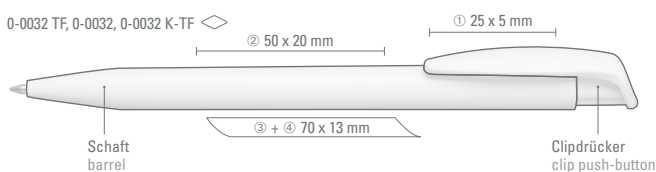

0-0032: Druckkugelschreiber unifarben weiß oder schwarz.

0-0032 K-TF: Druckkugelschreiber mit weißem Schaft und gefrostetem Clip.

0-0032 TF: Druckkugelschreiber unifarben gefrostet.

Mindestbestellmenge 1.000 Stück
Werbeschlüssel Schaft S, Clip T

0-0032: Retractable ballpoint pen in one colored white or black.

0-0032 K-TF: Retractable ballpoint pen with white barrel and colored frosted clip.

0-0032 TF: Retractable ballpoint pen in one colored frozen.

Minimum quantity 1,000 pieces
Advertising code barrel S, clip T