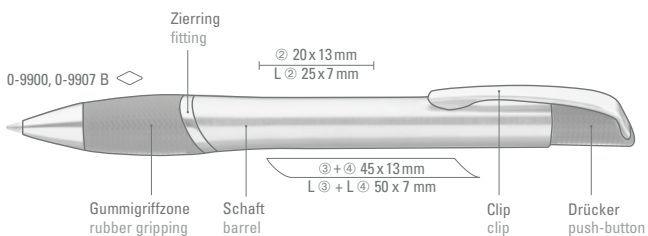

0-9900: Metall-Druckkugelschreiber mit Gummigriffzone und glanzverchromten Beschlagteilen.

0-9907 B: Metall-Druckbleistift (0,7 mm) mit Gummigriffzone und glanzverchromten Beschlagteilen.

Mindestbestellmenge 300 Stück
Werbeschlüssel Schaft MS/L/RL

0-9900: Retractable metal ballpoint pen with rubberized grip zone and gloss-chrome fittings.

0-9907 B: Retractable metal pencil (0.7 mm) with rubberized grip zone and gloss-chrome fittings.

Minimum quantity 300 pieces
Advertising code barrel MS/L/RL