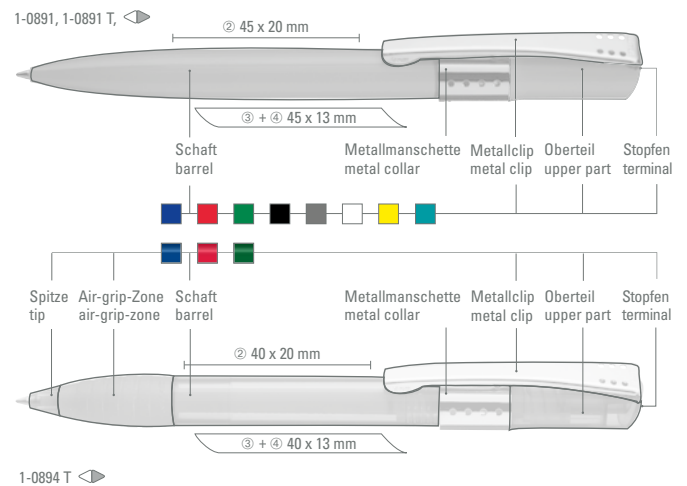

1-0891 (●●8-0855)

01-0286

01-0200

01-0340

01-0002

01-0428

01-0001

01-0108

01-3262

Umic Tech Refill 8-0855

●●8-0855

1-0891 T (●●8-0856)

1-0894 T (●●8-0856)

01-2747

01-0199

01-0336

Umic Tech Refill 8-0856

●●8-0856

1-0891: Druckkugelschreiber mit einem vernickelten Metallclip und Metallmanschette mit Stanzungen.

1-0891 T: Druckkugelschreiber mit transparentem Gehäuse, vernickelter Metallmanschette und Metallclip mit Stanzungen.

1-0894 T: Druckkugelschreiber wie 1-0891 T, jedoch mit transparent gefrosterter Air-grip-Zone. Weitere Farben der Air-grip-Zone auf Anfrage.

Mindestbestellmenge 1.000 Stück
Werbeschlüssel Schaft S O

1-0891: Retractable ballpoint pen with a nickel-plated metal clip and metal collar with perforations.

1-0891 T: Retractable ballpoint pen with transparent body, nickel-plated metal collar and metal clip with perforations.

1-0894 T: Retractable ballpoint pen like 1-0891 T, but with transparent frosted air-grip zone. More air-grip zone colors available on request.

Minimum quantity 1,000 pieces
Advertising code barrel S O