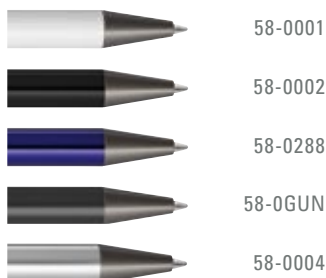

0-9450 (● 8-0855)
0-9457 B (0,7mm)

● 8-0855

0-9450 M (● 8-0855)
0-9457 MB (0,7mm)