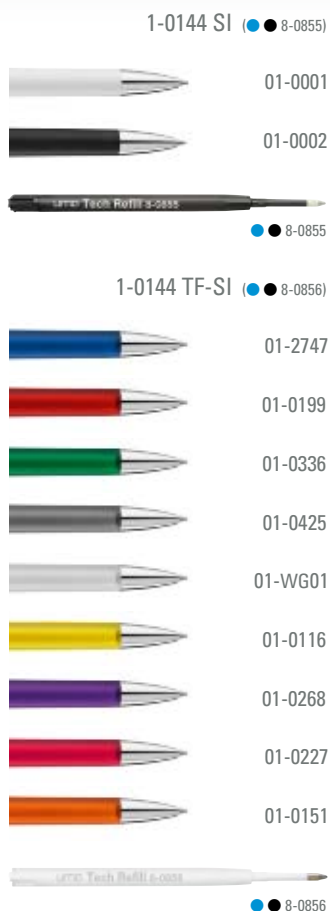

1-0144 SI: Druckkugelschreiber mit matt gedecktem Gehäuse. Drücker, Metallclip und schwere Metallspitze glanzverchromt.

1-0144 TF-SI: Druckkugelschreiber mit transparent gefrostetem Gehäuse. Drücker, Metallclip und schwere Metallspitze glanzverchromt.

Mindestbestellmenge 1.000 Stück
Werbeschlüssel Schaft S ◯, Clip MT/L

1-0144 SI: Retractable ballpoint pen with matt opaque body. Push-button, metal clip and heavy metal tip chrome plated.

1-0144 TF-SI: Retractable ballpoint pen with transparent frosted body. Push-button, metal clip and heavy metal tip metal plated.

Minimum quantity 1,000 pieces
Advertising code barrel S ◯, clip MT/L