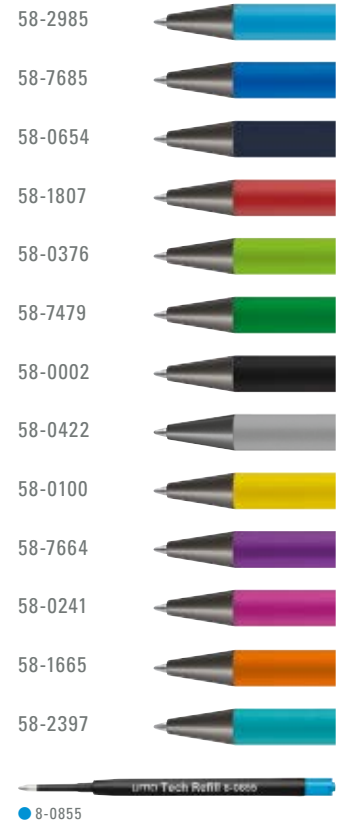

0-9450 GUM (● 8-0855)
0-9457 GUM B (0,7mm)