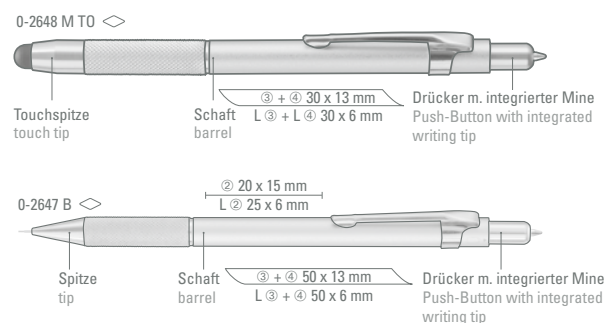

0-2648 M TO: Metallkugelschreiber aus Aluminium mit gummiertem Schaftende für die Touchscreensteuerung und integrierter Kugelschreibermine im Drücker, welches sich durch einfaches Umdrehen des Kugelschreibers in Schreibstellung bringt. Gehäuse in Silber.

0-2647 B: Metall-Druckbleistift (0,5 mm) mit integrierter Kugelschreibermine im Drücker, die sich durch einfaches Umdrehen des Druckbleistiftes in Schreibstellung bringt. Gehäuse in Silber.

Mindestbestellmenge 300 Stück
Werbeschlüssel Schaft MS/L

0-2648 M TO: Metal ballpoint pen made of aluminum with rubberized tip for operating a touchscreen with integral ballpoint tips in the push-button – simply twist the ballpoint pen to deploy these in writing position. Body in silver.

0-2647 B: Metal mechanical pencil (0.5 mm) with integrated ballpoint writing tip in pushbutton section – simply invert the propelling pencil to move it into writing position. Body in silver.

Minimum quantity 300 pieces
Advertising code barrel MS/L