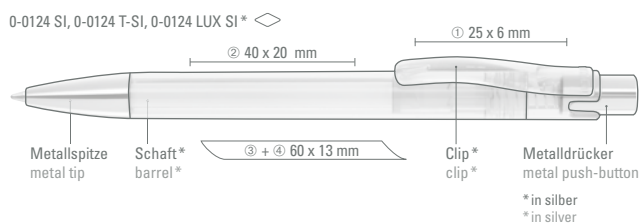

0-0124 SI (● 8-0855)	
	50-0001
	50-0002
	● 8-0855
0-0124 T-SI (● 8-0856)	
	50-2925
	50-0072
	50-1795
	50-2271
	50-0356
	50-0405
	50-0003
	50-0396
	50-2077
	50-0214
	50-0130
	50-1585
	50-0326
	50-0483
	● 8-0856
0-0124 LUX SI (● 8-0855)	
	50-0004
	● 8-0855

0-0124 SI: Druckkugelschreiber mit gedeckt glänzendem Gehäuse, schwerer, glänzender Metallspitze und Metalldrücker.

0-0124 T-SI: Druckkugelschreiber mit transparent glänzendem Gehäuse, schwerer, glänzender Metallspitze und Metalldrücker.

0-0124 LUX SI: Druckkugelschreiber mit silber glänzendem Gehäuse, schwerer, glänzender Metallspitze und schwerem Metalldrücker.

Mindestbestellmenge 1.000 Stück
Werbeschlüssel Schaft S, Clip T

0-0124 SI: Retractable ballpoint pen with shiny solid body, heavy shiny metal tip and metal push-button.

0-0124 T-SI: Retractable ballpoint pen with shiny transparent body, heavy shiny metal tip and metal push-button.

0-0124 LUX SI: Retractable ballpoint pen with shiny silver body, heavy shiny metal tip and heavy metal push-button.

Minimum quantity 1,000 pieces
Advertising code barrel S, clip T