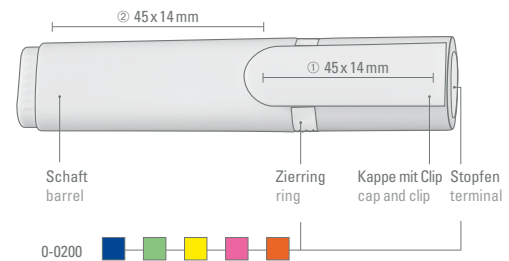

BESCHREIBUNG
DESCRIPTION

0-0200: Textmarker mit Kunststoffgehäuse und Kappe mit Clip in weiß. Mundstück mit Zierring und Stopfen in der Schreibfarbe.

0-0200/2: Textmarker 2er-Set aus den Standardfarben in transparentem Stecketui.

0-0200

Mindestbestellmenge 500 Stück
Werbeschlüssel Schaft P, Clip T

0-0200/2

Mindestbestellmenge 300 Stück
Werbeschlüssel Schaft P, Clip T

0-0200: Highlighter with plastic body and cap with clip in white. Section with band and terminal in the ink color.

0-0200/2: Highlighter set of 2 in the standard colors in transparent pen case.

0-0200

Minimum quantity 500 pieces
Advertising code barrel P, clip T

0-0200/2

Minimum quantity 300 pieces
Advertising code barrel P, clip T

BESCHREIBUNG
DESCRIPTION

0-0200/3: Set-Box in Köcherform mit 3 Textmarkern (0-0200) in verschiedenen Schreibfarben (gelb/grün/magenta). Auch mit Klebebanderole erhältlich. Preis auf Anfrage.

0-0200/3 SI: Wie Modell 0-0200/3 jedoch Box in silber und Textmarkergehäuse in schwarz.

Mindestbestellmenge 300 Stück
Werbeschlüssel Schaft P, Clip T, Box TT

0-0200/3: Quiver-shaped set box with 3 highlighters (0-0200) in various ink colors (yellow/green/magenta). Also available with adhesive banderole. Price on request.

0-0200/3 SI: Like model 0-0200/3 but box in silver and text marker body in black.

Minimum quantity 300 pieces
Advertising code barrel P, clip T, box TT