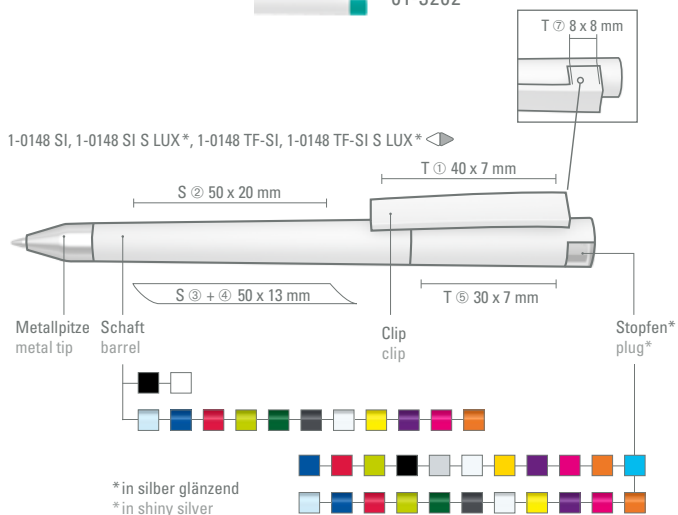

1-0148 SI ●● 8-0855	1-0148 SI 1-0148 TF-SI Stopfen transparent
01-0002	01-0306
01-0001	01-2747
●● 8-0855	01-0199
1-0148 TF-SI 1-0148 TF-SI S LUX ●● 8-0856	01-0802
01-2747	01-0336
01-0199	01-0425
01-0336	01-CG01
01-0425	01-0116
01-WG01	01-0268
01-0116	01-0227
01-0268	01-0151
01-0227	Stopfen gedeckt
01-0151	01-0286
●● 8-0856	01-0200
1-0148 SI S LUX ●● 8-0855	01-0340
01-0G41	01-0002
01-0G42	01-0428
●● 8-0855	01-0001
	01-0108
	01-0526
	01-0219
	01-0172
	01-3262

1-0148 SI: Drehkugelschreiber mit gedeckt mattem Schaft, Clip und Stopfen im Oberteil gedeckt glänzend bzw. transparent glänzend und schwerer Metallspitze glanzverchromt.

1-0148 TF-SI: Drehkugelschreiber mit transparent gefrostetem Schaft, Clip und Stopfen im Oberteil gedeckt glänzend bzw. transparent glänzend und schwerer Metallspitze glanzverchromt.

1-0148 SI S LUX: Drehkugelschreiber mit gedeckt mattem Schaft, Clip gedeckt, Stopfen im Oberteil glanzverchromt, schwerer Metallspitze glanzverchromt.

1-0148 TF-SI S LUX: Drehkugelschreiber mit transparent gefrostetem Schaft, Clip transparent glänzend, Stopfen im Oberteil glanzverchromt, schwerer Metallspitze glanzverchromt.

Mindestbestellmenge
Werbeschlüssel

1.000 Stück
Schaft S $\varnothing$,
Clip T, Kappe T

1-0148 SI: Twist ballpoint pen with solid matt barrel, clip and plug in the upper part solid shiny or transparent shiny and heavy metal tip chrome plated.

1-0148 TF-SI: Twist ballpoint pen with frozen barrel, clip and plug in the upper part solid shiny or transparent shiny and heavy metal tip chrome plated.

1-0148 SI S LUX: Twist ballpoint pen with solid matt barrel, clip solid, plug in the upper part chrome plated, heavy metal tip chrome plated.

1-0148 TF-SI S LUX: Twist ballpoint pen with transparent frozen barrel, clip transparent shiny, plug in the upper part chrome plated, heavy metal tip chrome plated.

Minimum quantity
Advertising code

1,000 pieces
barrel S $\varnothing$,
clip T, cap T