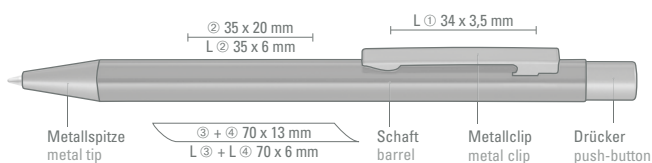

0-9450: Metall-Druckkugelschreiber mit glänzendem Aluminiumgehäuse, Metallclip, Metallspitze und Drücker in GUN metallic.

0-9457 B: Metall-Druckbleistift (0,7 mm) mit glänzendem Aluminiumgehäuse, Metallclip, Metallspitze und Drücker in GUN metallic. Radiergummi im Drücker.

0-9450 M: Metall-Druckkugelschreiber mit mattem Aluminiumgehäuse, Metallclip, Metallspitze und Drücker in GUN metallic.

0-9457 MB: Metall-Druckbleistift (0,7 mm) mit mattem Aluminiumgehäuse, Metallclip, Metallspitze und Drücker in GUN metallic. Radiergummi im Drücker.

Mindestbestellmenge 300 Stück
Werbeschlüssel Schaft MS/L, Clip L

0-9450: Retractable metal ballpoint pen with shiny aluminium body, metal clip, metal tip and push-button in GUN metallic.

0-9457 B: Retractable metal pencil (0,7 mm) with shiny aluminium body, metal clip, metal tip and push-button in GUN metallic. Rubber inside the push-button.

0-9450 M: Retractable metal ballpoint pen with matt aluminium body, metal clip, metal tip and push-button in GUN metallic.

0-9457 MB: Retractable metal pencil (0,7 mm) with matt aluminium body, metal clip, metal tip and push-button in GUN metallic. Rubber inside the push-button.

Minimum quantity 300 pieces
Advertising code barrel MS/L, clip L