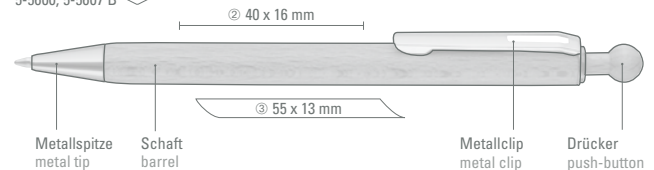

5-5600: Holz-Druckkugelschreiber aus PEFC-zertifiziertem Buchenholz mit vernickeltem Metallclip und Metallspitze. Holz-Kugeldrucker.

5-5607 B: Passender Holz-Druckbleistift (0,7 mm) zu Artikel 5-5600.

5-5100: Holz-Druckkugelschreiber aus PEFC-zertifiziertem Buchenholz mit vernickeltem Metallclip, Metallspitze und Metalldrucker.

5-5600/5-5607 B

Mindestbestellmenge

300 Stück

Werbeschlüssel

Schaft MS

5-5100

Mindestbestellmenge

300 Stück

Werbeschlüssel

Schaft MS

5-5600: Wooden retractable ballpoint pen made of PEFC-certified beechwood with shiny metal clip and tip. Wooden ball button.

5-5607 B: Matching wooden mechanical pencil (0.7 mm) for item 5-5600.

5-5100: Wooden retractable ballpoint pen made from PEFC-certified beech wood with nickel-plated metal clip, metal tip and metal push-button.

5-5600/5-5607 B

Minimum quantity

300 pieces

Advertising code

barrel MS

5-5100

Minimum quantity

300 pieces

Advertising code

barrel MS

5-5600, 5-5607 B