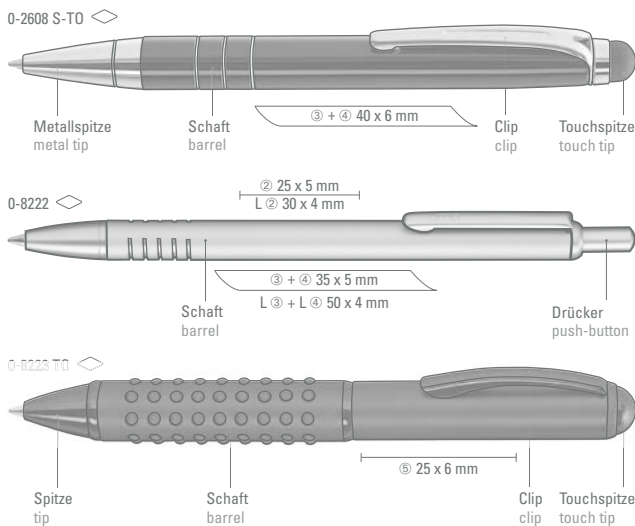

0-2608 S-TO: Mini Metall-Drehkugelschreiber mit gummierter Oberseite für die Touchscreensteuerung. Metallzier-
ringe und Beschlagteile glanzverchromt.

0-8222: Mini Metalldruckkugelschreiber in matt silber mit gestanzter Griffzone und silber glänzenden Beschlagteilen.

0-8223 TO: Mini Metall-Drehkugelschreiber mit genoppter Gummigriffzone und Touchfunktion im Oberteil.

0-2608 S-TO: Mini Metallretractable ballpoint pen with a black rubber ball for writing on a Pad. Glossy chrome metal clip, metal fittings and metal tip.

0-8222: Mini metal ballpoint pen in matt silver with stamped grip area and shiny silver lining parts.

0-8223 TO: Mini metal retractable ballpoint pen with pimple rubber gripping zone with additional touch function in the upper part.

0-2608 S-TO/0-8222
Mindestbestellmenge
Werbeschlüssel
0-8223 TO
Mindestbestellmenge
Werbeschlüssel

300 Stück
Schaft MT/L

300 Stück
Kappe MT/L

0-2608 S-TO/0-8222
Minimum quantity
Advertising code
0-8223 TO
Minimum quantity
Advertising code

300 pieces
barrel MT/L

300 pieces
cap MT/L