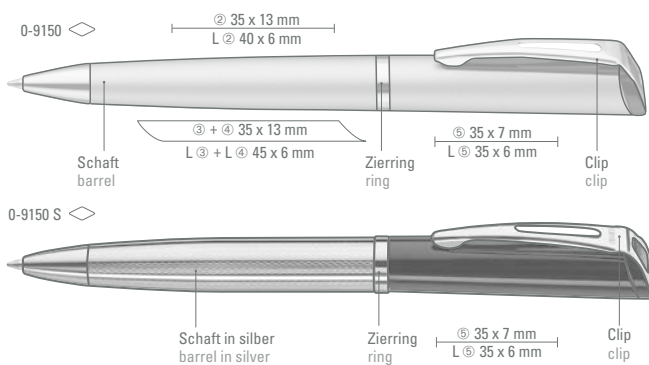

0-9150: Metall-Drehkugelschreiber mit glanzverchromten Metallbeschlagteilen.
0-9150 S: Metall-Drehkugelschreiber mit silber guillochiertem Schaft und glanzverchromten Beschlagteilen.

0-9150: Metal twist ballpoint pen with gloss-chrome metal fittings.
0-9150 S: Metal Twist ballpoint pen with shiny silver needle etched barrel. Metal clip and metal tip silver chromed.

0-9150
Mindestbestellmenge 100 Stück
Werbeschlüssel Schaft MS/L, Kappe MT/L

0-9150
Minimum quantity 100 pieces
Advertising code barrel MS/L, cap MT/L

0-9150 S
Mindestbestellmenge 100 Stück
Werbeschlüssel Kappe MT/L

0-9150 S
Minimum quantity 100 pieces
Advertising code cap MT/L