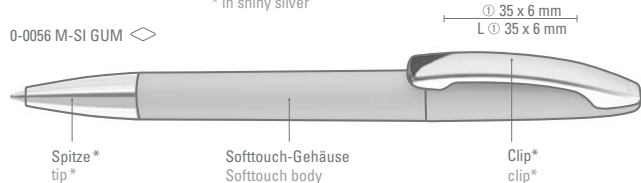

* in silber glänzend
* in shiny silver