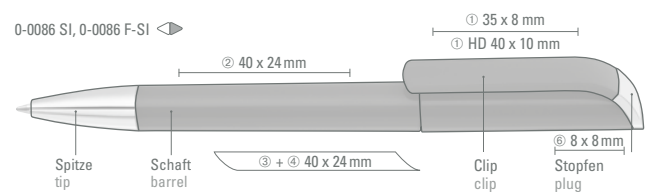

0-0086 SI: Drehkugelschreiber mit gedeckt glänzendem Gehäuse in weiß mit farbigen Stopfen und glanzverchromter Spitze.

0-0086 F-SI: Drehkugelschreiber mit gedeckt mattem Gehäuse in weiß mit farbig glänzendem Stopfen und silber matter Spitze.

Mindestbestellmenge 1.000 Stück
Werbeschlüssel Schaft S, Clip S, HD, Stopfen T

0-0086 SI: Twist ballpoint pen with white shiny solid body and colored plug, tip brilliant chrome plated.

0-0086 F-SI: Twist ballpoint pen with solid matt finished housing in white with shiny colored plug and tip silver matt.

Minimum quantity 1,000 pieces
Advertising code barrel S, clip S, HD, plug T

0-0086 SI, 0-0086 F-SI ◀