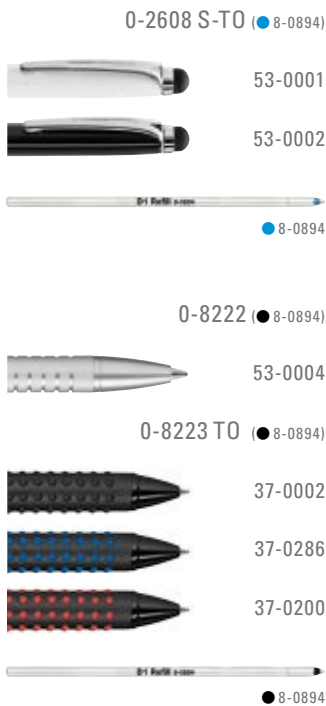

Länge: ca. 110 mm
Length: approx. 110 mm