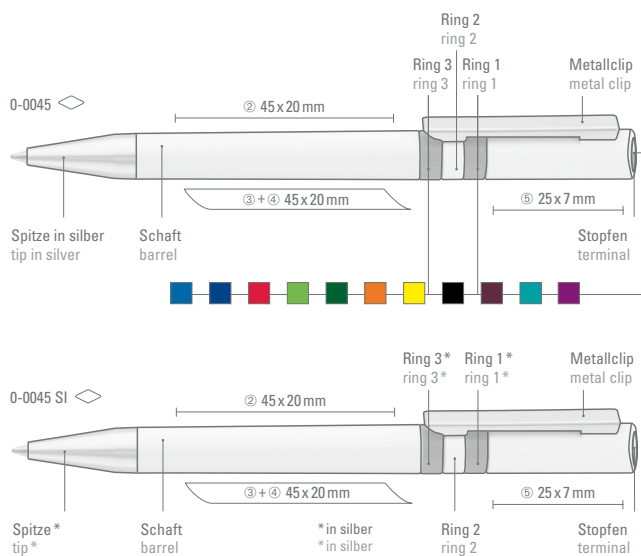

0-0045 (● 8-0866)		0-0045 SI (● 8-0866)	
	32-2175		32-2175
	32-2147		32-2147
	32-0200		32-0200
	32-0348		32-0348
	32-0343		32-0343
	32-1585		32-1585
	32-0115		32-0115
	32-0002		32-0002
	32-0188		32-0188
	32-0321		32-0321
	32-2685		32-2685
	● 8-0866		32-0468
			32-0001
			● 8-0866

Kombinationsbeispiele
Examples of combinations

Ab 2.000 Stück sind alle Ringe farblich frei kombinierbar!

Starting from a quantity of 2,000 pieces you can combine all the rings in the standard colors.

0-0045: Drehkugelschreiber mit gedeckt glänzendem Gehäuse in uni weiß. Zwei eingelassene Ringe und Stopfen im Oberteil unifarben. Metallclip und Spitze in Silber glänzend.

0-0045 SI: Drehkugelschreiber mit uni gedeckt glänzendem Gehäuse. Zwei eingelassene Ringe und Stopfen im Oberteil sowie Metallclip und Spitze in Silber glänzend.

Mindestbestellmenge 1.000 Stück
Werbeschlüssel Schaft S O, Kappe T

0-0045: Twist ballpoint pen with gloss body in solid white. Two integrated rings and plug in one color. Brilliant silver metal clip and tip.

0-0045 SI: Twist ballpoint pen with gloss body in one solid color. Two integrated rings, plug, metal clip and tip in brilliant silver.

Minimum quantity 1,000 pieces
Advertising code barrel S O, cap T