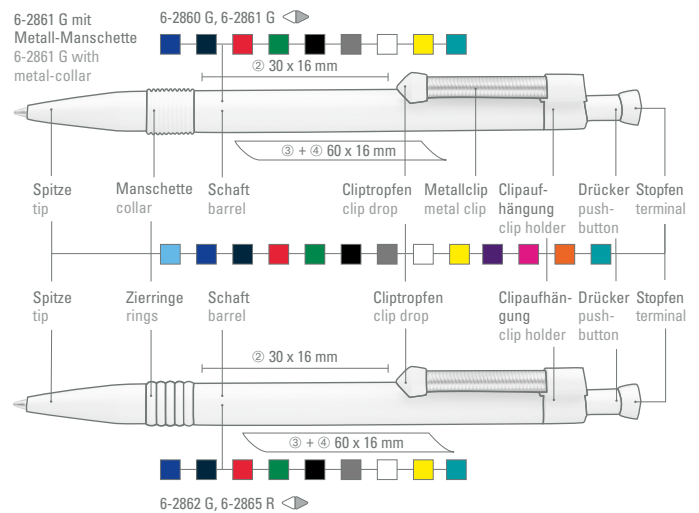

6-2862 G: Retractable ballpoint pen like 6-2860 G, but with ring grip zone.

6-2861 G: Retractable ballpoint pen like 6-2860 G, but with metal-collar grip zone.

Minimum quantity
Advertising code

1,000 pieces
barrel S ○