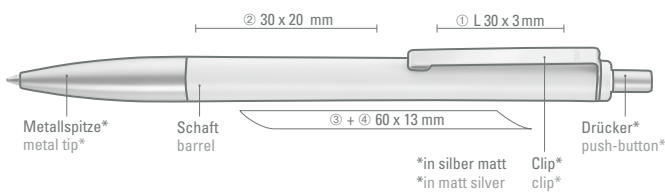

0-0525 (● 8-0855)

0-0525: Druckkugelschreiber mit
Metallspitze, Metallclip und Drücker
silber matt.

Mindestbestellmenge
Werbeschlüssel

1.000 Stück
Schaft S, Clip L

0-0525: Retractable ballpoint pen
with metal tip, metal clip and pusher
in silver matt.

Minimum quantity
Advertising code

1,000 pieces
barrel S, clip L