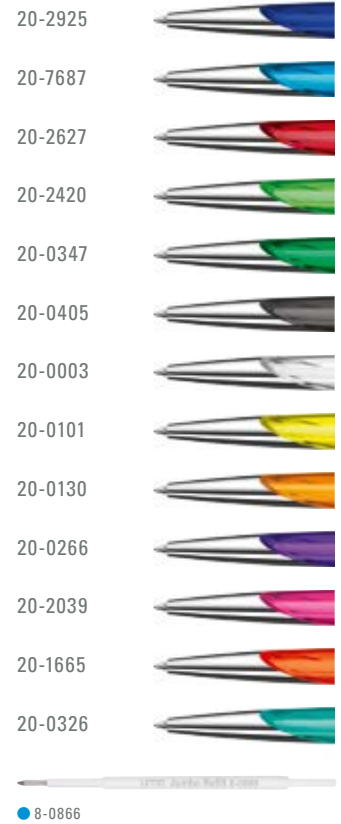

0-0077 T (● 8-0866)
0-0077 T-SI (● 8-0866)