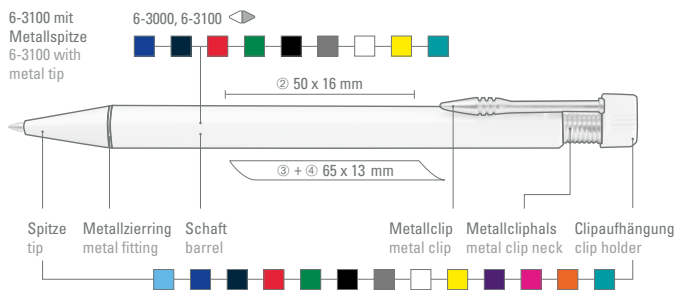

6-3000 (●● 8-0855)
6-3100 (●● 8-0855)

6-3000: Druckkugelschreiber mit beweglichem Drückerknopf auf vernickelter Metallfeder. Vernickelter Metallnadelclip und Zierring.

6-3100: Druckkugelschreiber mit beweglichem Drückerknopf auf vernickelter Metallfeder. Vernickelter Metallnadelclip und schwere Metallspitze.

Mindestbestellmenge
Werbeschlüssel

1.000 Stück
Schaft S ○

6-3000: Ballpoint pen with mobile push-button head on nickel-plated metal spring. Nickel-plated metal clip and decorative ring.

6-3100: Ballpoint pen with mobile push-button head on nickel-plated metal spring. Nickel-plated metal clip and heavy metal tip.

Minimum quantity
Advertising code

1,000 pieces
barrel S ○