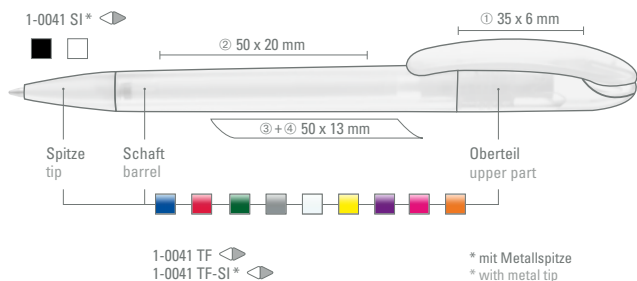

1-0041 TF: Drehkugelschreiber mit transparent gefrostetem Gehäuse.

1-0041 TF-SI: Drehkugelschreiber mit transparent gefrostetem Gehäuse und schwerer matt verchromter Metallspitze.

1-0041 SI: Drehkugelschreiber in uni gedeckt, mit schwerer matt verchromter Metallspitze.

Mindestbestellmenge 1.000 Stück
Werbeschlüssel Schaft S ○, Clip T

1-0041 TF: Twist ballpoint pen with transparent frosted body.

1-0041 TF-SI: Twist ballpoint pen with transparent frosted body and heavy, matt chrome metal tip.

1-0041 SI: Twist ballpoint pen in opaque color with heavy, matt chrome metal tip.

Minimum quantity 1,000 pieces
Advertising code barrel S ○, clip T