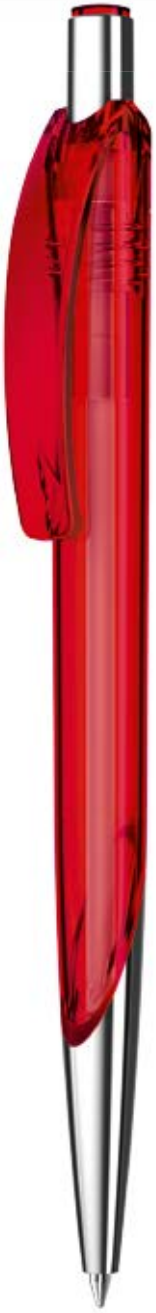

BEAT
0-0077
ab Seite/from page 82

CURVE
0-0670
ab Seite/from page 30

FASHION
0-0134
ab Seite/from page 36

OMEGA
0-0531
ab Seite/from page 56

PRIMA
0-0087
ab Seite/from page 80

PUSH
0-0118
ab Seite/from page 40