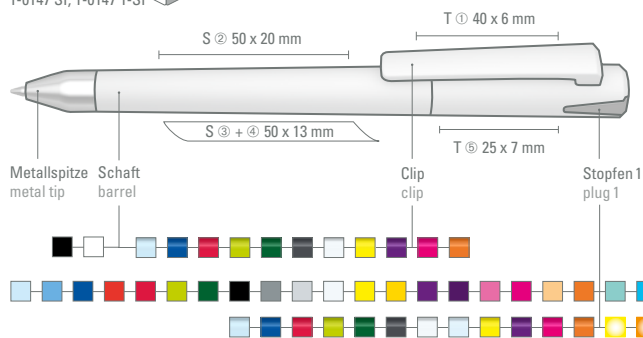

1-0147 SI, 1-0147 T-SI ◀